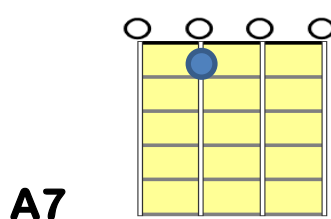

Seniors Song I play my Uke ALL THE TIME 4/4

SLIDE ONE FRET

C 4 | C 4 | G 4 | G 1 |
 G 4 | G 4 | C 1 | C 1 | X 2

F 4 | F 4 | C 4 | C 1 |
 D7 4 | D7 4 | G 1 | G7 1 |

C 4 | C 4 | G 4 | G 1 |
 G 4 | G 4 | C 1 | C 2-3-4 |