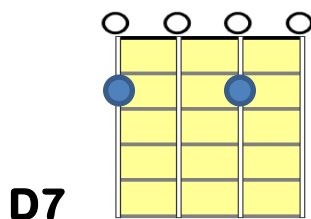

Seniors Song I play my Uke ALL THE TIME 4/4

SLIDE ONE FRET

C 4 | C 4 | G 4 | G 1 |
 G 4 | G 4 | C 1 | C 1 | X 2

F 4 | F 4 | C 4 | C 1 |
 D7 4 | D7 4 | G 1 | G7 1 |

C 4 | C 4 | G 4 | G 1 |
 G 4 | G 4 | C 1 | C 2-3-4 |

C **G**
 I PLAY MY UKELELE EVERY NIGHT AND EVERY DAY
C
 I STRUM IT UP AND DOWN ALL THE TIME
C **G**
 I PLAY MY UKELELE IN MY UNIQUE OWN WAY
C
 I'VE FOUND IT HAS BECOME A FRIEND OF MINE
F **C**
 I HOLD IT IN MY ARMS I HUG IT TO MY CHEST
D7 **G - G7**
 TO ME IT MAKES A VERY HAPPY SOUND
C **G**
 I PLAY MY UKELELE FIFTEEN MINUTES EVERY DAY
C
 IT HELPS TO MAKE THE WORLD GO AROUND

STRUM D = DOWN
 U = UP

C | C7 | F | A7 |

D7 | G7 | C | C |

TRY D - D UD D UDUD