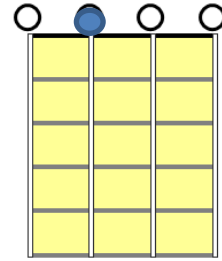

# Seniors Song Hi Ho Jig C 4/4 (6/8)

Tuning

Part 3 ●

G C E A

X2