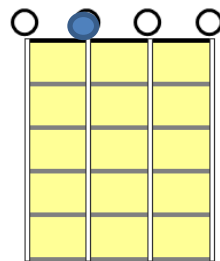

# Seniors Song Hi Ho Jig C 4/4 (6/8)

Tuning

Part 3 ●

G C E A

X2