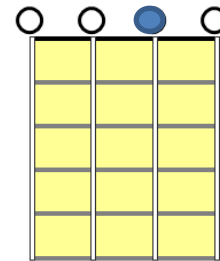

# Seniors Song Hi Ho Jig C 4/4 (6/8)

Tuning

Part 3 ●

G C E A

X2