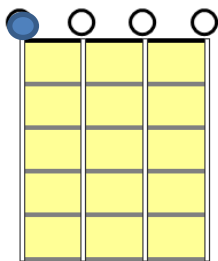

# Seniors Song Hi Ho Jig C 4/4 (6/8)

Tuning

Part 3 ●

G C E A

X2