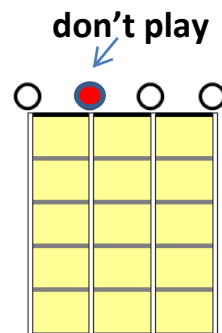

# Seniors Song Hi Ho Jig C 4/4 (6/8)

Tuning

Part 3 ●

G C E A

X2