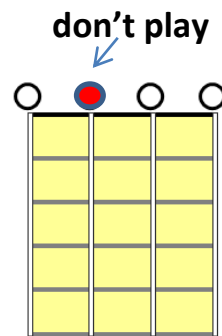

Seniors Song Hi Ho Jig C 4/4 (6/8)

Tuning

Part 2 ●

G C E A

X2