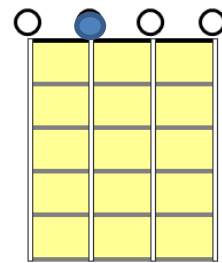

Seniors Song Hi Ho Jig C 4/4 (6/8)

Tuning

Part 2 ●

G C E A

X2