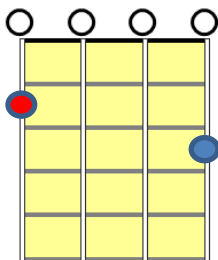

Seniors Song 12 - BAR BLUES

Uke

4/4

SWEET HOME CHICAGO

C | C | C | C7 |

F | F | C | C |

G7 | F | C | G7 |

REPEAT

IMPROVISATIONS

I

C

Red Off On Off

II

F

III

G7

IV

Turn around Riff

Two on red
One on each green
One on blue