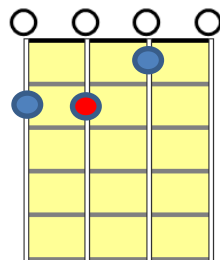

Seniors Song 12 - BAR BLUES

Uke

4/4

SWEET HOME CHICAGO

C | C | C | C7 |

F | F | C | C |

G7 | F | C | G7 |

REPEAT

IMPROVISATIONS

I

C

Red Off On Off

II

F

III

G7

IV

Turn around Riff

Two on red
One on each green
One on blue