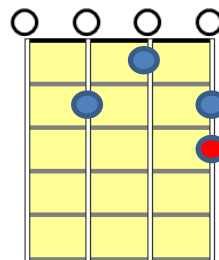

Seniors Song 12 - BAR BLUES

Uke

4/4

SWEET HOME CHICAGO

C | C | C | C7 |

F | F | C | C |

G7 | F | C | G7 |

REPEAT

IMPROVISATIONS

I

C

Red Off On Off

II

F

III

G7

IV

Turn around Riff

Two on red
One on each green
One on blue